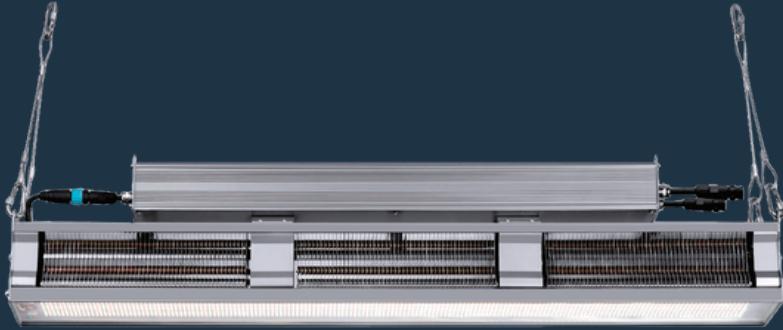

AELIUS 880

BUILD

The Aelius 880 LED is our most efficient fixture yet. The housing is crafted of quality aluminum and has a 3mm tempered glass lens, protecting its 1440 quality diodes. Unique copper pipe cooling enhances heat dissipation which results in a lighter weight fixture that packs power.

SPECTRUMS AVAILABLE

DIMENSIONS & WEIGHT

49.51" x 4.63"

28.4 LBS

Spectrum 1, white+ 660nm+ 10% 730nm – This spectrum is designed for cannabis flowering and larger fruiting crops ie. tomatoes, cucumbers, peppers within a greenhouse setting.

Spectrum 2, white+ 660nm+ 5% 730nm + 5% 780nm – This spectrum is specially created for cannabis flowering & craft cannabis production.

Spectrum 3, 15% white + 85% red - Created as a supplemental greenhouse spectrum only, this recipe provides extra light energy to create ideal DLI for a specific crop.

Spectrum 4, white+ 660nm+ 5% 730nm - With slightly less far-red than Spectrum 1, this spectrum is more versatile for a wider range of cultivars and more practical for use in vegetative stages of cannabis right through to flower. This spectrum is the stock spectrum in the Aelius 880.