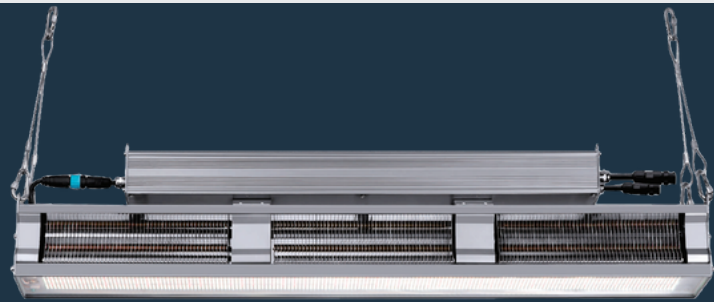

AELIUS 880

FIXTURE OVERVIEW

MODEL	Aelius 880
PHOTON FLUX	2640 $\mu\text{mol}/\text{s}$
EFFICACY	2.93 $\mu\text{mol}/\text{J}$
LIFETIME	L90 > 50,000hrs
DIMMABLE	0-10V