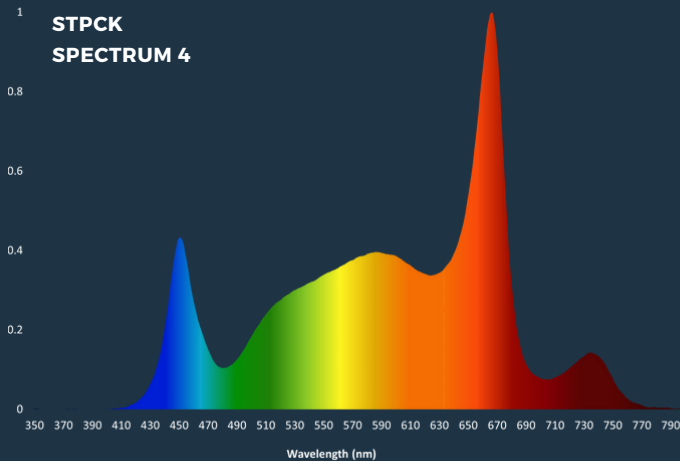

AELIUS 880

BUILD

The Aelius 880 LED is our most efficient fixture yet. The housing is crafted of quality aluminum and has a 3mm tempered glass lens, protecting its 1440 quality diodes. Unique copper pipe cooling enhances heat dissipation which results in a lighter weight fixture that packs power.

SPECTRUMS AVAILABLE

DIMENSIONS & WEIGHT

49.51" x 4.63"

28.4 LBS

Spectrum 1, white+ 660nm+ 10% 730nm – This spectrum is designed for cannabis flowering and larger fruiting crops ie. tomatoes, cucumbers, peppers within a greenhouse setting.

Spectrum 2, white+ 660nm+ 5% 730nm + 5% 780nm – This spectrum is specially created for cannabis flowering & craft cannabis production.

Spectrum 3, 15% white + 85% red - Created as a supplemental greenhouse spectrum only, this recipe provides extra light energy to create ideal DLI for a specific crop.

Spectrum 4, white+ 660nm+ 5% 730nm - With slightly less far-red than Spectrum 1, this spectrum is more versatile for a wider range of cultivars and more practical for use in vegetative stages of cannabis right through to flower. This spectrum is the stock spectrum in the Aelius 880.