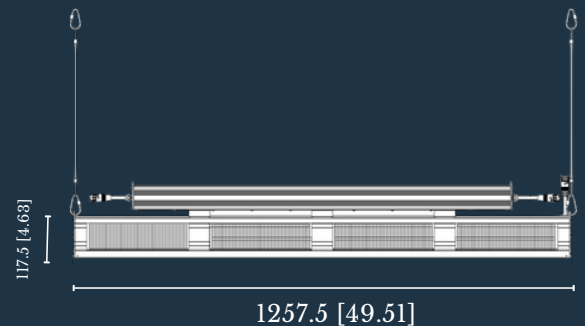

AELIUS 880

BUILD

The Aelius 880 LED is our most efficient fixture yet. The housing is crafted of quality aluminum and has a 3mm tempered glass lens, protecting its 1440 quality diodes. Unique copper pipe cooling enhances heat dissipation which results in a lighter weight fixture that packs power.

SPECTRUMS AVAILABLE

DIMENSIONS & WEIGHT

49.51" x 4.63"

28.4 LBS

Spectrum 1, white+ 660nm+ 10% 730nm – This spectrum is designed for cannabis flowering and larger fruiting crops ie. tomatoes, cucumbers, peppers within a greenhouse setting.